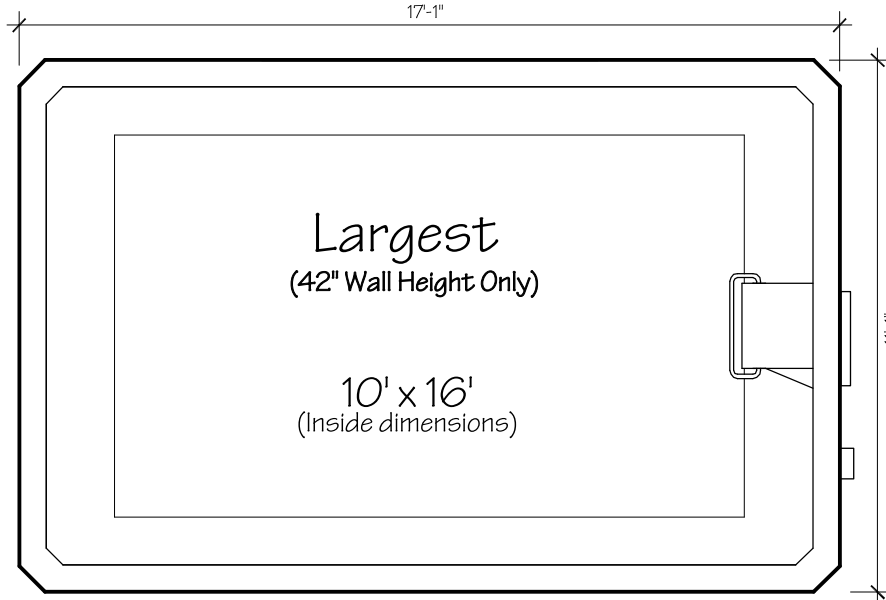

Smallest
(2 feet shorter option)

7' x 12'
(Inside dimensions)

Door

Sliding Door

Window

Wall

Drain

Standard

7' x 14'
(Inside dimensions)

Power Unit

(Dimensions for equipment and access)

Largest

(42" Wall Height Only)

10' x 16'
(Inside dimensions)

NOTE: Access must be maintained to the front panel Water Quality System.

Site requirements must include a flat, level surface 3' longer and 2' wider than the pool you select.

If you have any questions refer to the Endless Pool Planning Guide or call the Endless Pool Design Department at 800-732-8660.