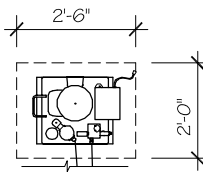

Smallest
(2 feet shorter option)

7' x 12'
(Inside dimensions)

Door

Sliding Door

Window

Wall

Drain

Standard

7' x 14'
(Inside dimensions)

Power Unit

(Dimensions for equipment and access)

Largest

(42" Wall Height Only)

10' x 16'
(Inside dimensions)

NOTE: Access must be maintained to the front panel Water Quality System.