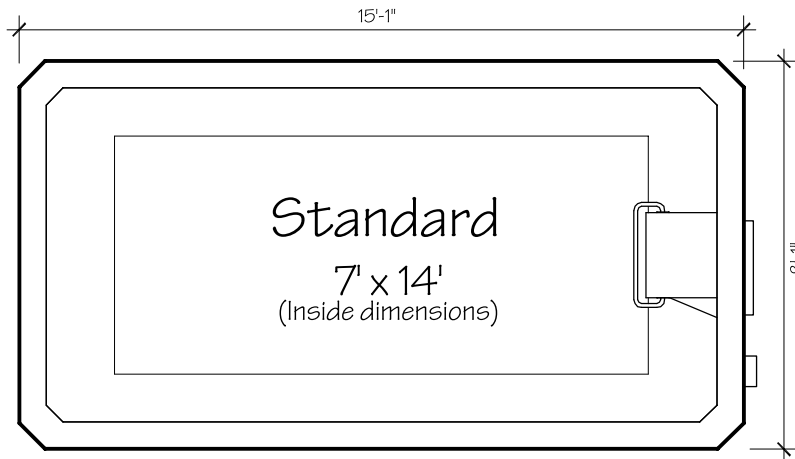

Smallest
(2 feet shorter option)

7' x 12'
(Inside dimensions)

Door

Sliding Door

Window

Wall

Drain

Standard

7' x 14'
(Inside dimensions)

Power Unit

(Dimensions for equipment and access)

Largest

(42" Wall Height Only)

10' x 16'
(Inside dimensions)

NOTE: Access must be maintained to the front panel Water Quality System.

Site requirements must include a flat, level surface 3' longer and 2' wider than the pool you select.

If you have any questions refer to the Endless Pool Planning Guide or call the Endless Pool Design Department at 800-732-8660.